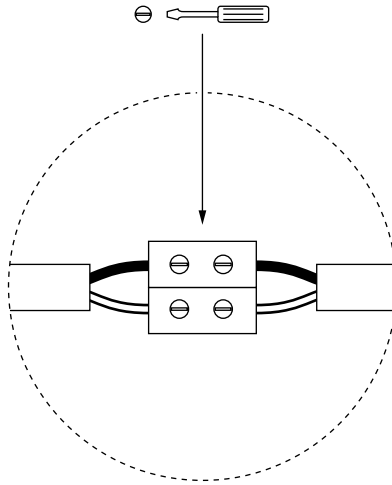

1

English
Live
Français
Sous tension

English
Neutral
Français
Neutre