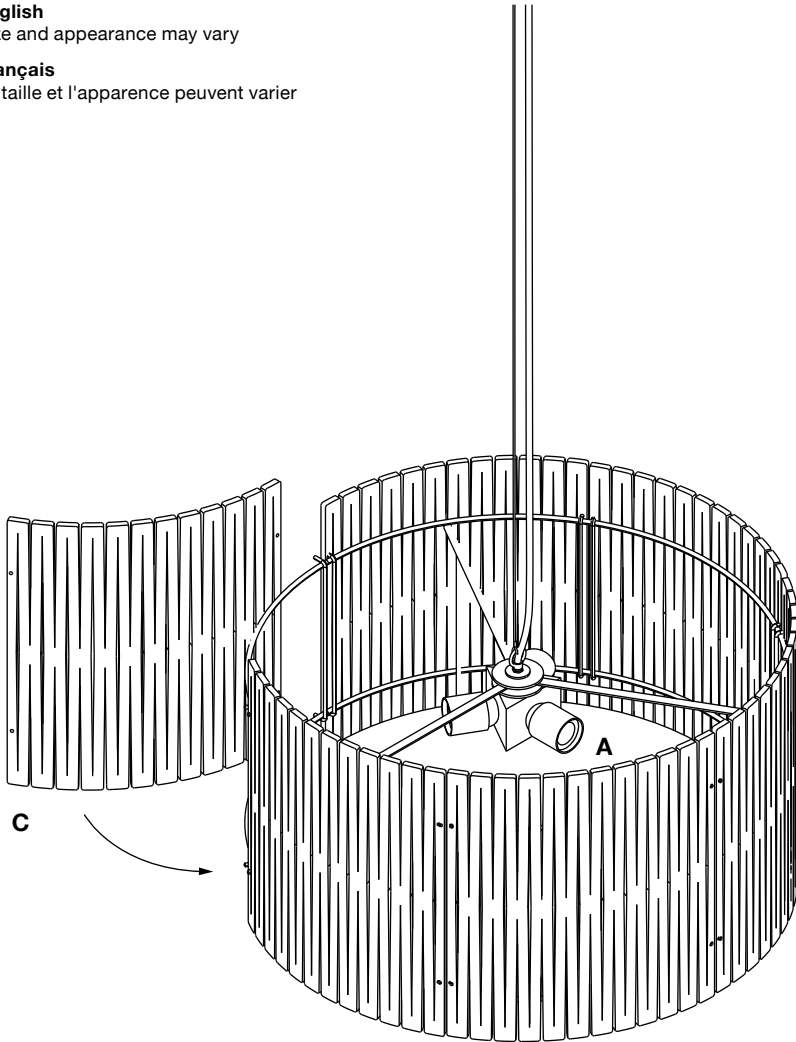

3

English

Size and appearance may vary

Français

La taille et l'apparence peuvent varier